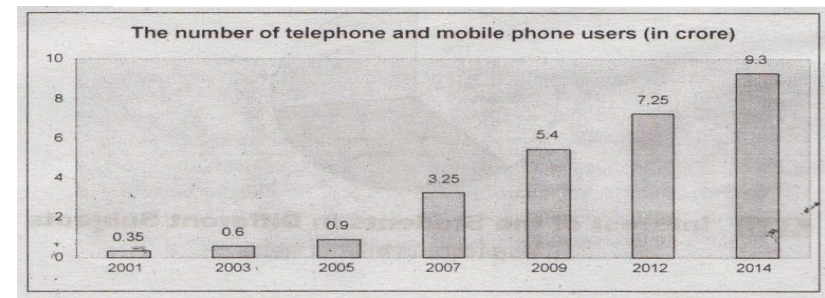

7. Put the following parts of the story in correct order to make the whole story. Only the corresponding number of the sentences need to be writer. 08

1. He graduates from the Govt. School of Art in Kalkata.
2. He is recognized as the most valuable painter of Bangladesh.
3. He died of long cancer.
4. Zainul Abedin was born in 1914 in kishoreganj.
5. Still now he is referred with great respect as Shilpacharya in

Bangladesh.

1. He is also the pioneer of Bangladeshi modern art.
2. He was also appointed as a teacher there.
3. He is highly admired for his Bengal "Femine sketches."

8. Write a paragraph on "Email" with the help of the following questions. 10

1. What is Email ?
2. What are the things required for Email ?
3. How does it work?
4. What are its benefits?
5. How it is more secured ?

9. Read the beginning of the following story and complete it in your own way. Give it a title. 10

A long time ago, the town of Hamelin in Germany was faced with a great problem. It became full of rats. The rats were so big and fierce that they fought the dogs, killed the cats and bit the babies in the cradles. They are ----

10. The graph below shows the number of telephone and Mobile Phone users from 2001 to 2014. Describe the graph in 150 words. You should highlight and summarize the information given in the graph. 10

11. Write a letter to your friend discribing street accident. 10

Or, Write an-email to your friend about the picnic you enjoyed.

12. Write a dialogue between two friends about city and rural life.10